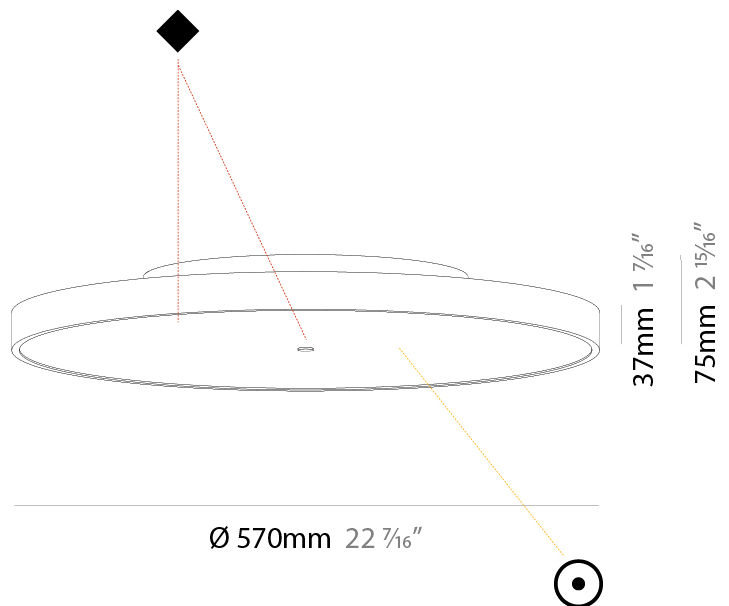

GENERAL

Series: Sign Diva
Subseries: Sign Diva
Brand: Prolicht
Division: Architectural
Mounting Type: Surface
Mounting Location: Ceiling
Subcategory: Ambient

PHYSICAL

Shape: Round
Diameter (mm): 570
Diameter (in): 22 ⁷/₁₆"
Height (mm): 75
Height (in): 2 ¹⁵/₁₆"
Light Distribution: Direct
Weight (kg): 7.072
Weight (lbs): 15.591
Diffuser: PMMA - Opal/Micro-Prism/Sparkling Secret/Vintage Industrial with Shine Ring
Fixture Finish: SSR / BKV / CWI / CRY / HAB / UFT / ITA / RUA / FTG / MYG / LOD / PUS / FRO / FUP / KIA / POP / BLS / SPG / MEY / GOH / GUM / CHC / COM / ABZ / JAG / OBR / MOS / ROR
Fixture Material: Extruded Aluminum / Steel

ELECTRICAL

Lamp Type: LED (Zhaga Standard)
Input Wattage (W): 58.3
Total Output Wattage (W): 53
Dimming: Tri-Mode (Non-Dimming and Phase Dimming (120Vac only) and 0-10V Dimming)
Driver Included: Yes
Driver Location: Integrated
Driver Type: Constant Current - Universal
Driver Class: Class 2
Input Voltage (V): 120 - 277
Constant Current (MA): 350

LED

Color Temperature (°K): 3000 / 3500 / 4000
Max. Delivered Lumen (lm): 6120 / 6233 / 6360
CRI: >90 CRI
Lamp Life (hrs): 50000

OPTICAL

RATINGS AND CERTIFICATIONS

Certified By: Certified for North American Standards
IP rating: IP20