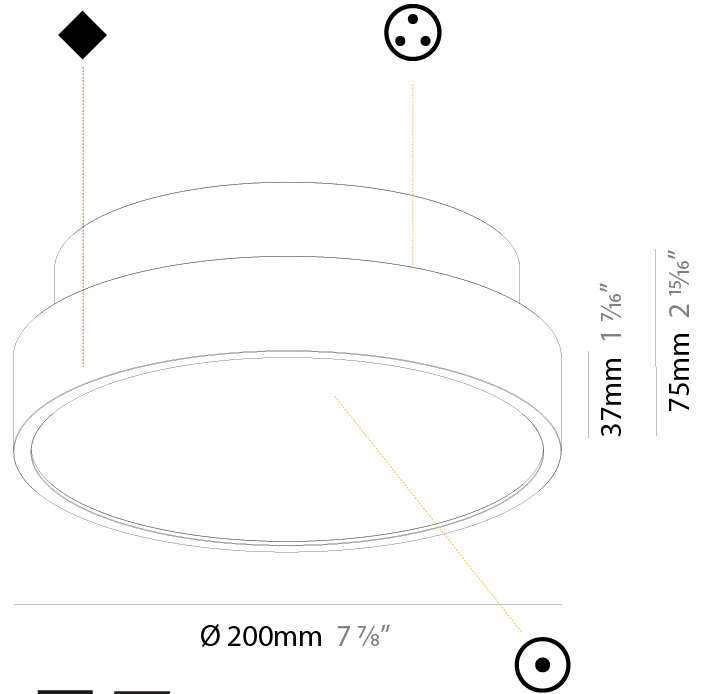

GENERAL

Series: Sign Diva
Subseries: Sign Diva
Brand: Prolicht
Division: Architectural
Mounting Type: Surface
Mounting Location: Ceiling
Subcategory: Ambient

PHYSICAL

Shape: Round
Diameter (mm): 200
Diameter (in): 7 7/8
Height (mm): 75
Height (in): 2 15/16
Light Distribution: Direct / Indirect
Weight (kg): 1.12
Weight (lbs): 2.469
Diffuser: Direct - PMMA - Opal/Micro-Prism/Sparkling Secret/Vintage Industrial with Shine Ring / Indirect - White/Yellow/Orange/Red/Blue/Green
Fixture Finish: SSR / BKV / CWI / CRY / HAB / UFT / ITA / RUA / FTG / MYG / LOD / PUS / FRO / FUP / KIA / POP / BLS / SPG / MEY / GOH / GUM / CHC / COM / ABZ / JAG / OBR / MOS / ROR
Fixture Material: Extruded Aluminum / Steel

ELECTRICAL

Lamp Type: LED (Zhaga Standard)
Input Wattage (W): 12.1
Total Output Wattage (W): 11
Dimming: Tri-Mode (Non-Dimming and Phase Dimming (120Vac only) and 0-10V Dimming)
Driver Included: Yes
Driver Location: Integrated
Driver Type: Constant Current - Universal
Driver Class: Class 2
Input Voltage (V): 120 - 277
Constant Current (MA): 350

LED

Color Temperature (*K): 3000 / 3500 / 4000
Max. Delivered Lumen (lm): 1100 / 1117 / 1140
CRI: >90 CRI
Lamp Life (hrs): 50000

OPTICAL

RATINGS AND CERTIFICATIONS

Certified By: Certified for North American Standards
IP rating: IP20

PROJECT
TYPE
SPECIFIER
QUANTITY
DATE