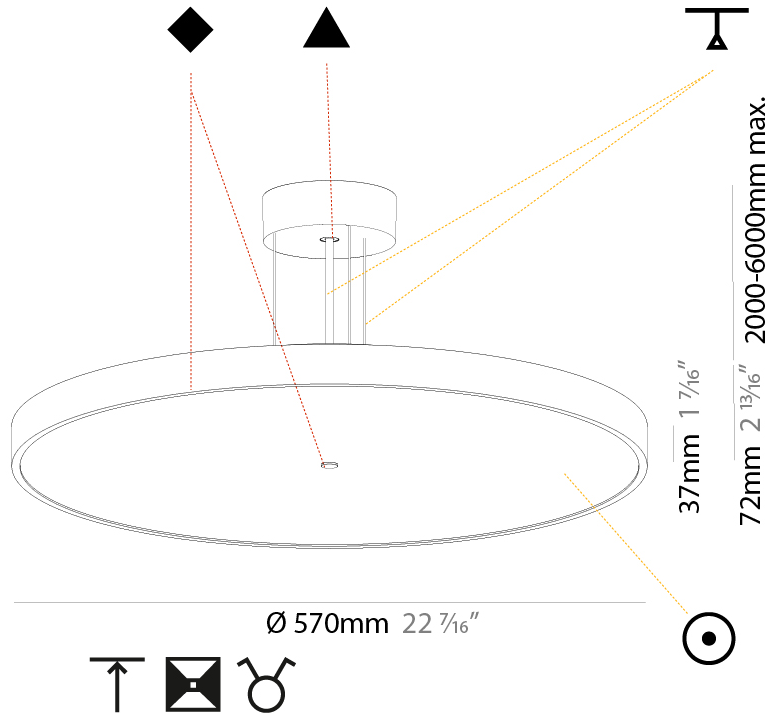

GENERAL

Series: Sign Diva
Subseries: Sign Diva
Brand: Prolicht
Division: Architectural
Mounting Type: Suspension
Mounting Location: Ceiling
Subcategory: Pendant

PHYSICAL

Shape: Round
Diameter (mm): 570
Diameter (in): 22 7/16
Height (mm): 72
Height (in): 2 13/16
Max. Overall Height (mm): 6072
Max. Overall Height (in): 239 7/16
Light Distribution: Direct / Indirect
Weight (kg): 8.548
Weight (lbs): 18.85
Diffuser: [PMMA - Opal / Micro-Prism / Sparkling Secret / Vintage Industrial with Shine Ring](#)
Fixture Finish: [SSR / BKV / CWI / CRY / HAB / UFT / ITA / RUA / FTG / MYG / LOD / PUS / FRO / FUP / KIA / POP / BLS / SPG / MEY / GOH / GUM / CHC / COM / ABZ / JAG / OBR / MOS / ROR](#)
Fixture Material: [Extruded Aluminum / Steel](#)
Cable Details: [2000mm or 6000mm Transparent Cable](#)

ELECTRICAL

Lamp Type: LED (Zhaga Standard)
Input Wattage (W): 80.3
Total Output Wattage (W): 53 / 18
Dimming: [Tri-Mode (Non-Dimming and Phase Dimming (120Vac only) and 0-10V Dimming)](#)
Driver Included: Yes
Driver Location: Integrated
Driver Type: Constant Current - Universal
Driver Class: Class 2
Input Voltage (V): 120 - 277
Constant Current (MA): 350

LED

[Color Temperature (°K): 2700 / 3000 / 3500 / 4000](#)
Max. Delivered Lumen (lm): 6110 / 7650 / 7801 / 7960
CRI: >90 CRI
Lamp Life (hrs): 50000

OPTICAL

RATINGS AND CERTIFICATIONS

Certified By: Certified for North American Standards
IP rating: IP20

PROJECT _____
TYPE _____
SPECIFIER _____
QUANTITY _____
DATE _____

A