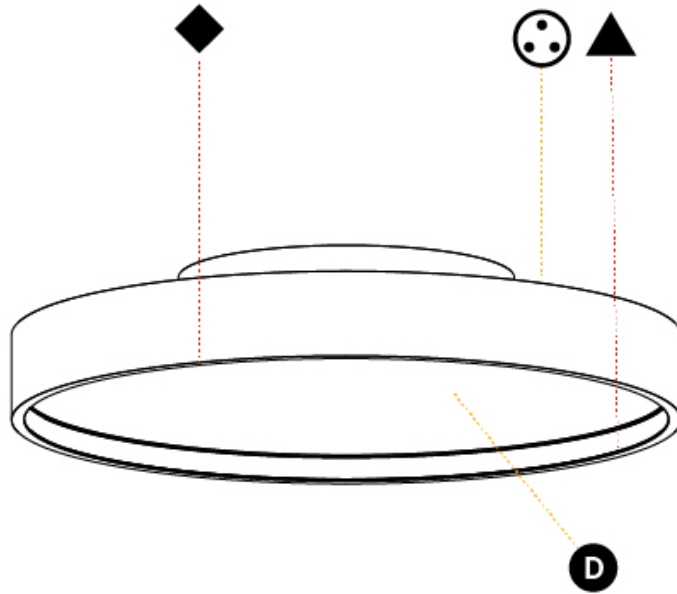

SIGN DIVA KORONA SURFACE

A3D096-

PROJECT

TYPE

SPECIFIER

QUANTITY

DATE

A