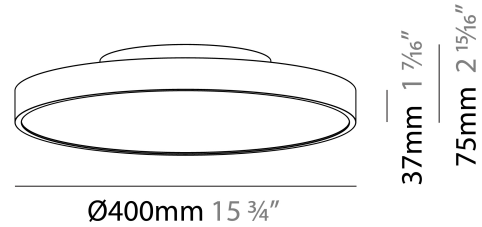

GENERAL

Series: Sign Diva
Subseries: Sign Diva
Brand: Prolicht
Division: Architectural
Mounting Type: Surface
Mounting Location: Ceiling
Subcategory: Ambient

PHYSICAL

Shape: Round
Diameter (mm): 400
Diameter (in): 15 3/4
Height (mm): 75
Height (in): 2 15/16
Light Distribution: Direct / Indirect
Weight (kg): 2.302
Weight (lbs): 5.075
Diffuser: Direct - PMMA - Opal/Micro-Prism/Sparkling Secret/Vintage Industrial with Shine Ring / Indirect - White/Yellow/Orange/Red/Blue/Green
Fixture Finish: SSR / BKV / CWI / CRY / HAB / UFT / ITA / RUA / FTG / MYG / LOD / PUS / FRO / FUP / KIA / POP / BLS / SPG / MEY / GOH / GUM / CHC / COM / ABZ / JAG / OBR / MOS / ROR
Fixture Material: Extruded Aluminum / Steel

ELECTRICAL

Lamp Type: LED (Zhaga Standard)
Input Wattage (W): 19.8
Total Output Wattage (W): 16
Dimming: Tri-Mode (Non-Dimming and Phase Dimming (120Vac only) and 0-10V Dimming)
Driver Included: Yes
Driver Location: Integrated
Driver Type: Constant Current - Universal
Driver Class: Class 2
Input Voltage (V): 120 - 277
Constant Current (MA): 500

LED

Color Temperature (°K): 3000 / 3500 / 4000
Max. Delivered Lumen (lm): 2280 / 2313 / 2360
CRI: >90 CRI
Lamp Life (hrs): 50000

OPTICAL

RATINGS AND CERTIFICATIONS

Certified By: Certified for North American Standards
IP rating: IP20